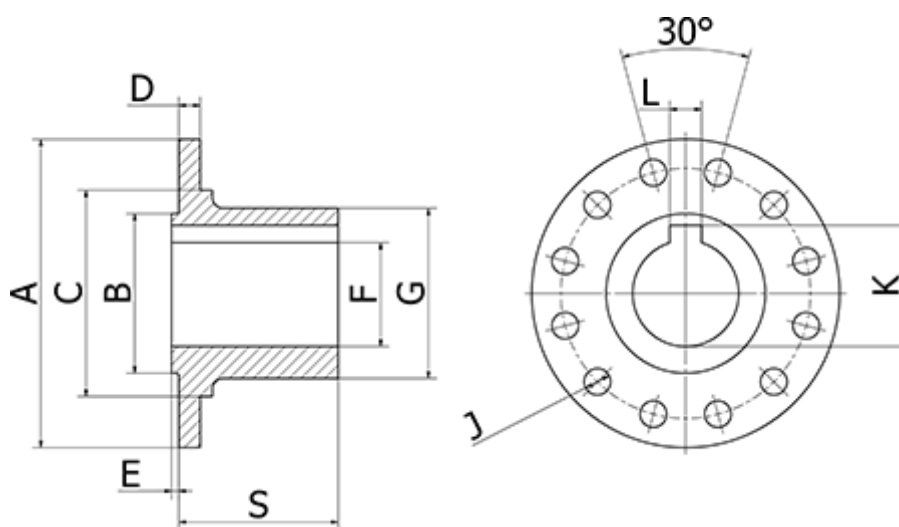

Article number: 071117240

Description: Elbe Modflange 1.117.240
Ø150 Hole size 80H7

Measures

A = 150	J	= 12
B = 90	K	= 85.4
C = 110.6	L	= 22
D = 12	Number of flange holes	= 12
E = 2.8	S	= 125
F = 80H7		
G = 95		
H = 130		